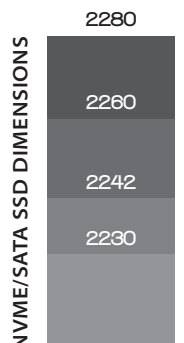

Technical Specifications

- Allows you to connect an M.2 NVME or SATA SSD to your PC
- An empty 4/8/16x PCI Express slot is required
- Supports BOOT directly from NVME SSD only on Windows 10 with MB with UEFI support
- Standard and low profile brackets included
- Supports BOOT directly from SATA from all operating systems
- Data transfer rate up to 32 Gbit/s on NVME or 6 Gbit/s on SATA

Support
M.2 / NVME SSD
PCI Express interface
Connector
Type M