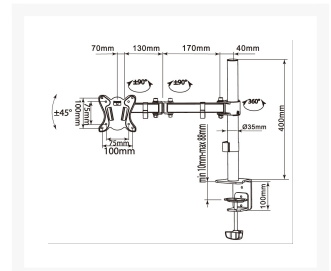

650151 13"-32" Articulating Monitor Desk Mount Bracket

Product Images

Short Description

1. Installation: Grommet and Clamp
2. Height adjustment
3. Full motion mount
4. Cable clips keep cables organized and protected
5. VESA standards compliant

Additional Information

Approval and compliance	RoHS
Compatible display size	13"-32"
Material	Aluminum, Plastic, Stainless Steel
Load capacity (kg)	8kg (per Monitor)
Mount	Desk mount
Pan (Swivel) range	+90° ~ -90°
No. of supported display	1
Tilt range	+45° ~ -45°
VESA compatibility	75x75, 100x100
Product Size	116x490x550mm/110X450X500mm
Screen Rotation	+180° ~ -180°
Installation	Grommet, Clamp
Anti-Theft	No
Cable Management	No
Pipe Size (Pole height)	450mm/400mm
Support Curved TV	No
Arm Full Extension	428mm/450mm
Quick Release VESA Plate	No
Suggest Desktop Thickness	Clamp: Max.88mm, Grommet: Max.75mm
Product weight (kg)	3,15
Product breadth (mm)	500
Product depth (mm)	70
Product height (mm)	450
Color	Black
EAN	4015867207178
Model number	650151

Package contents

650151, Manual, screws.

TV size

13"-32"