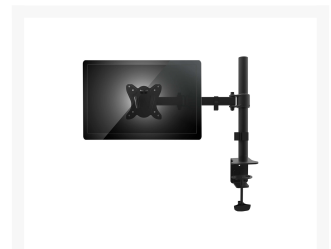

650151 13"-32" Articulating Monitor Desk Mount Bracket

Product Images

Short Description

1. Installation: Grommet and Clamp
2. Height adjustment
3. Full motion mount
4. Cable clips keep cables organized and protected
5. VESA standards compliant

Description

The equip® Monitor Desk Mount Bracket is a compact but sturdy product that ensures a reliable installation of your LCD/LED monitor. Follow the graphic guide included in the package, you can install your monitor on your own with ease.

Additional Information

Approval and compliance	RoHS
Compatible display size	13"-32"
Material	Aluminum, Plastic, Stainless Steel
Load capacity (kg)	8kg (per Monitor)
Mount	Desk mount
Pan (Swivel) range	+90° ~ -90°
No. of supported display	1
Tilt range	+45° ~ -45°
VESA compatibility	75x75, 100x100
Product Size	116x490x550mm/110X450X500mm
Screen Rotation	+180° ~ -180°
Installation	Grommet, Clamp
Anti-Theft	No
Cable Management	No
Pipe Size (Pole height)	450mm/400mm
Support Curved TV	No
Arm Full Extension	428mm/450mm
Quick Release VESA Plate	No
Suggest Desktop Thickness	Clamp: Max.88mm, Grommet: Max.75mm
Product weight (kg)	3,15
Product breadth (mm)	500
Product depth (mm)	70
Product height (mm)	450
Color	Black
EAN	4015867207178
Model number	650151