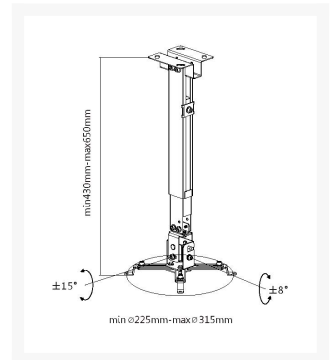

650702 Projector Ceiling Wall Mount Bracket, Black

Product Images

Short Description

1. Height adjustment
2. Height/length adjustment
3. Integrated cable management system

Description

The equip® Universal Projector Ceiling/Wall Mount Bracket is a compact but sturdy product that ensures a reliable installation of your projector. Follow the graphic guide included in the package, you can install your projector on your own with ease.

Additional Information

Approval and compliance	RoHS
Load capacity (kg)	20kg
Pan (Swivel) range	+8° ~ -8°
Number of supported display	1
Tilt range	+15°~-15°
Product weight (kg)	1,7
Product breadth (mm)	203
Product depth (mm)	237
Product height (mm)	650
Color	Black
EAN	4015867197899
Model number	650702
Package contents	650702