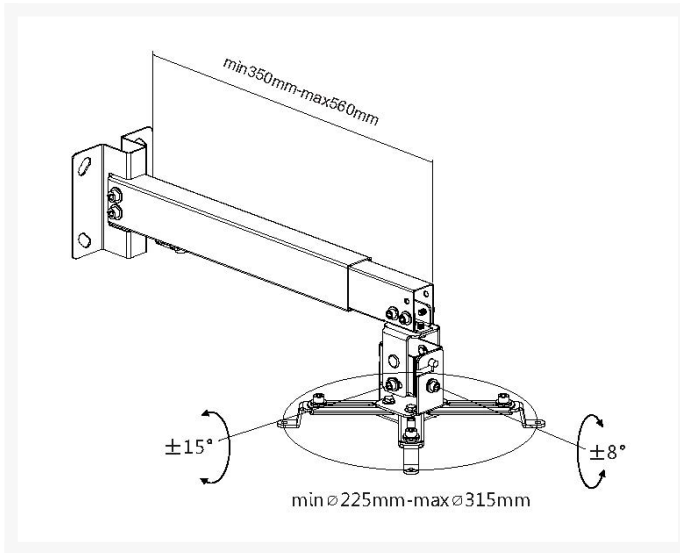

650702 Projector Ceiling Wall Mount Bracket, Black

Product Images

Short Description

1. Height adjustment
2. Height/length adjustment
3. Integrated cable management system

Description

The equip® Universal Projector Ceiling/Wall Mount Bracket is a compact but sturdy product that ensures a reliable installation of your projector. Follow the graphic guide included in the package, you can install your projector on your own with ease.

Additional Information

Approval and compliance	RoHS
Load capacity (kg)	20kg
Pan (Swivel) range	+8° ~ -8°
Number of supported display	1
Tilt range	+15°~-15°
Product weight (kg)	1,7
Product breadth (mm)	203
Product depth (mm)	237
Product height (mm)	650
Color	Black
EAN	4015867197899
Model number	650702
Package contents	650702