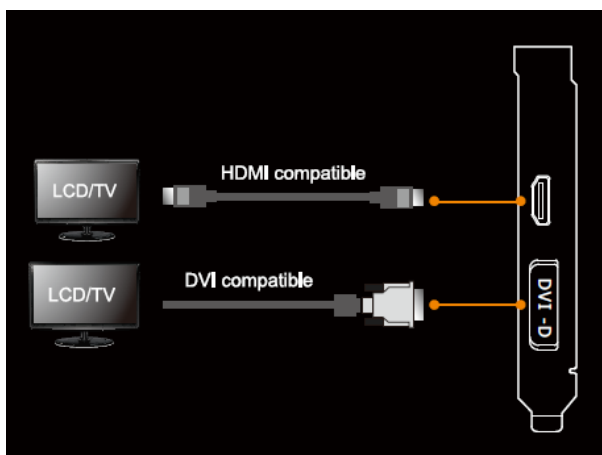

● **DirectX® 12**

DirectX® 12 GPU-accelerated tessellation allows more detailed geometry to be packed into a scene, allowing characters to be rendered with cinema-quality detail.

● **Microsoft® Windows 10 compatible**

Gives you access to advanced computing experiences with the latest operating system so you get more done with your PC

I/O Specifications

Hardware Specification

Model	GT1030-SL-2G-BRK
Graphics Engine	NVIDIA®GeForce® GT1030
Bus Standard	PCI Express® 3.0
OpenGL	OpenGL® 4.5
Video Memory	2048MB GDDR5
GPU boost Clock	OC mode: 1506MHZ Gaming mode: 1468MHZ
GPU base Clock	OC mode: 1266MHZ Gaming mode:1228MHZ
Cuda Cores	384
Memory Clock	3004 MHz
Memory Interface	64 bit
DVI Max. Resolution	1920*1200
DVI Output	1x Native single-link DVI-D
HDMI Output	1x Native HDMI
HDCP compliant	YES
Software Bundled	ASUS GPU Tweak II & Driver
Dimension	17.3*6.9*4 cm 6.8*2.7*1.5 inches