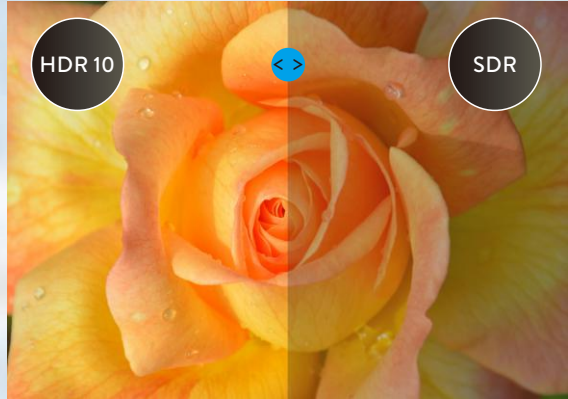

## 4K Ultra High Definition

Full screen HD display for crisp and realistic images

## HDR 10

With HDR 10 picture decoding technology, SmartTech TV brings you enhanced brightness level, higher contrast and more vivid image quality so you can immerse yourself into the content on the TV.