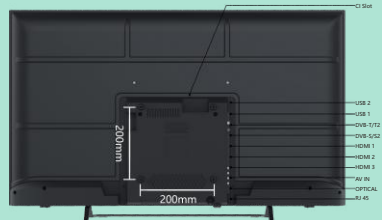

200mm

200mm