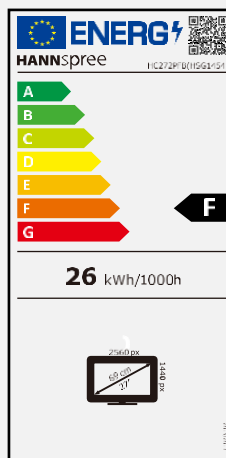

#### OTHER FEATURES

Ultra  
Slim

Tilt

Low Blue  
Light  
Mode

Flicker  
Free

Display Size	68,6cm / 27" Diagonal
Panel Type	LED Backlight AHVA Panel*
Aspect Ratio	16:9
Resolution (H x V)	2560 x 1440 WQHD
Brightness (Typ.)	300cd/m <sup>2</sup> (Typical)
Contrast (Typ.)	1.000:1 (Typical)
Contrast (Active)	10M:1 (Active)
Viewing Angle L/R; U/D	178° H – 178° V (CR > 10)
Response Time	4 msec (with OD)
Pixel Pitch	0,2331 (H) x 0,2331 (V) mm
Panel Surface	Anti-Glare, Haze level 25%; Hard Coating 3H
Display Colors	16.7M Colors
Horizontal Frequency	30 ~ 113 kHz
Vertical Frequency	56 ~ 75 Hz
Max Display Frequency	2560 x 1440 @ 75Hz
Input 1	HDMI 1.4
Input 2	DP 1.2
Input 3	-
Buil-in Speakers	Yes, 2W x 2, Earphone jack
Power Consumption	On: 26W; Standby: 0,5W; Off: 0,3W
Power Range	External PSU DC: 12V – 4A Input: AC 100 ~ 240 Volt; 50 ~ 60 Hz
Product Dimensions	613,9 x 192,1 x 459,1 mm with stand (W x D x H) 613,9 x 40,7 x 358,9 mm without stand (W x D x H)
Packing Dimensions	672 x 105 x 432 mm (W x D x H)
Net / Gross Weight	3,7 Kg / 5,2 Kg

VESA Mounting	100 x 100 mm
Monitor Stand	Fixed Stand
Tilt / Kensington Lock	-5° ~ +10° (±2°) / Yes
Pivot / Swivel	- / -
Controls	MENU / EXIT / ▲ / ▼ / POWER
Color	Warm / Nature / Cool / User Modes
Preset Mode	Standard, ECO, Movie, Game Modes
Bezel & Color Plan	Front Bezel, Rear Cover: Black Color Base and Stand: Black Color
On Screen Display	7 OSD Languages
Other Features	Low Blue Light Mode / Flicker Free
Accessory	Power Adaptor; Power Cable (1,5m); DP Cable (1,5m); Quick Start Guide; Warranty Card

Supplier's Name	HANNspree
Model Name	HC272PFB
Energy efficiency class for standard Dynamic Range (SDR)	F
Annual Energy Power Consumption (kWh/1000h)	26 kWh/1000h
On mode power demand for Standard Dynamic Range (SDR)	26 W
Off mode power demand (W)	0,3 W
Standby mode power demand (W)	0,5 W
Screen Diagonal (cm / inches)	68,6cm / 27"
Resolution	2560 x 1440