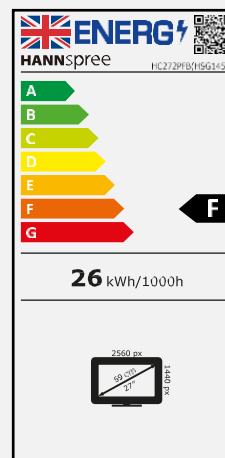

#### OTHER FEATURES

Ultra  
Slim

Tilt

Low Blue  
Light  
Mode

Flicker  
Free

Display Size	68,6cm / 27" Diagonal
Panel Type	LED Backlight AHVA Panel*
Aspect Ratio	16:9
Resolution (H x V)	2560 x 1440 WQHD
Brightness (Typ.)	300cd/m <sup>2</sup> (Typical)
Contrast (Typ.)	1.000:1 (Typical)
Contrast (Active)	10M:1 (Active)
Viewing Angle L/R; U/D	178° H – 178° V (CR > 10)
Response Time	4 msec (with OD)
Pixel Pitch	0,2331 (H) x 0,2331 (V) mm
Panel Surface	Anti-Glare, Haze level 25%; Hard Coating 3H
Display Colors	16.7M Colors
Horizontal Frequency	30 ~ 113 kHz
Vertical Frequency	56 ~ 75 Hz
Max Display Frequency	2560 x 1440 @ 75Hz
Input 1	HDMI 1.4
Input 2	DP 1.2
Input 3	-
Buil-in Speakers	Yes, 2W x 2, Earphone jack
Power Consumption	On: 26W; Standby: 0,5W; Off: 0,3W
Power Range	External PSU DC: 12V – 4A Input: AC 100 ~ 240 Volt; 50 ~ 60 Hz
Product Dimensions	613,9 x 192,1 x 459,1 mm with stand (W x D x H) 613,9 x 40,7 x 358,9 mm without stand (W x D x H)
Packing Dimensions	672 x 105 x 432 mm (W x D x H)
Net / Gross Weight	3,7 Kg / 5,2 Kg

VESA Mounting	100 x 100 mm
Monitor Stand	Fixed Stand
Tilt / Kensington Lock	-5° ~ +10° (±2°) / Yes
Pivot / Swivel	- / -
Controls	MENU / EXIT / ▲ / ▼ / POWER
Color	Warm / Nature / Cool / User Modes
Preset Mode	Standard, ECO, Movie, Game Modes
Bezel & Color Plan	Front Bezel, Rear Cover: Black Color Base and Stand: Black Color
On Screen Display	7 OSD Languages
Other Features	Low Blue Light Mode / Flicker Free
Accessory	Power Adaptor; Power Cable (1,5m); DP Cable (1,5m); Quick Start Guide; Warranty Card

Supplier's Name	HANNspree
Model Name	HC272PFB
Energy efficiency class for standard Dynamic Range (SDR)	F
Annual Energy Power Consumption (kWh/1000h)	26 kWh/1000h
On mode power demand for Standard Dynamic Range (SDR)	26 W
Off mode power demand (W)	0,3 W
Standby mode power demand (W)	0,5 W
Screen Diagonal (cm / inches)	68,6cm / 27"
Resolution	2560 x 1440