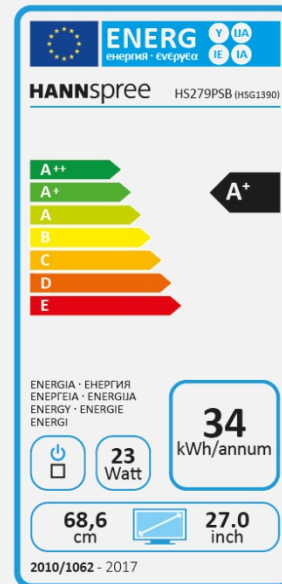

HS 279 PSB

27" / 68,6cm Diagonal
LED Backlight – Format 16:9

- 27" 16:9 LED Backlight Monitor
- 1920 x 1080 Resolution Full HD 1080P
- 178° /178° Ultra Wide Viewing Angle
- Triple Input: DP + HDMI + VGA
- Built-In Stereo Speakers
- Built-In Power Adaptor
- Edge-to-Edge Frameless Bezel Display
- Ultra-Slim Design and Super-Thin Side Profile
- Aluminum stream-lined bezel
- Metal Stand and Base
- Tilt and Wall-Mountable (VESA)
- Low Power Consumption
- Low Blue Light
- Flicker Free
- ECO Friendly

27" / 68,6 cm

Part. No.: HS 279 PSB

SIZE, RESOLUTION

27"
16:9 Aspect Ratio

Full HD
1920 x 1080

CONNECTIVITY, SPEAKER

Display Port
HDMI
VGA

Built-In
Stereo Speaker

Display Size	68,6cm / 27" Diagonal
Panel Type	TFT – LED Backlight HSP-IPS Panel (AFFS*)
Aspect Ratio	16:9
Resolution (H x V)	1920 x 1080 Full HD
Brightness	250cd/m ²
Contrast (Typ.)	1.000:1 (Typical)
Contrast (Active)	10.000.000:1 (Active)
Viewing Angle L/R; U/D	178° H – 178° V (CR >10)
Response Time	5 msec
Pixel Pitch	0,3114 (H) x 0,3114 (V) mm
Panel Surface	Anti-Glare
Display Colors	16.7M Colors
Horizontal Frequency	31 ~ 83 kHz
Vertical Frequency	56 ~ 75 Hz
Max Display Frequency	1920 x 1080 @ 60Hz
Input 1	D-Sub (VGA)
Input 2	HDMI 1.4
Input 3	DP 1.1
Buil-in Speakers	Yes, 2W x 2; Earphone Jack
Power Consumption	On: 22,4W; Stand-by: 0,23W; Off: 0,21W
AC Power Range	AC 100 ~ 240 Volt; 50 ~ 60 Hz
Product Dimensions	614 x 181,6 x 442,5 mm (W x D x H)
Packing Dimensions	702 x 102 x 442 mm (W x D x H)
Net / Gross Weight	4,2 Kgs / 6 Kgs
Bezel & Color Plan	Arm / Base / Decorative Strip: Titanium Gray Rear Cover: Black texture Aluminum stream-lined bezel.

Supplier's Name	HANNspree
Model Name	HS279PSB
Energy Efficiency Class	A+
Screen Size (Centimetres)	68,60
Screen Size (Inches)	27,00
On mode power Consumption (W)	23
Annual Energy Consumption* (kWh)	34
Standby-mode Power Consumption (W)	0,23
Off-mode Power Consumption (W)	0,21
Screen Resolution	1920 x 1080