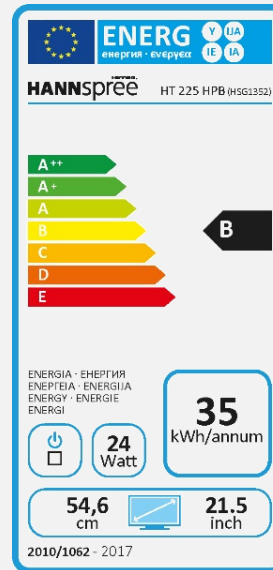

### TOUCH DISPLAY FEATURES

10 Point  
Touch

USB  
Link

7H  
Surface

Adj  
Stand

Display Size	54,6cm / 21.5" Diagonal
Panel Type	TFT – LED Backlight, ADS Panel (*)
Aspect Ratio	16:9
Resolution (H x V)	1920 x 1080 Full HD
Brightness	300 cd/m <sup>2</sup> (Panel) – 255 cd/m <sup>2</sup> (Monitor)
Contrast (Typ.)	1.000:1 (Typical)
Contrast (Active)	80.000.000:1 (Active)
Viewing Angle L/R; U/D	178° H – 178° V (CR >10)
Response Time	7 msec (GTG)
Pixel Pitch	0,24825 (H) x 0,24825 (V) mm
Touch Type	Projected Capacitive Type – 10 Point Touch
Display Colors	16.7M Colors
Horizontal Frequency	30 ~ 82 kHz
Vertical Frequency	55 ~ 76 Hz
Max Display Frequency	1920 x 1080 @ 60Hz
Input 1	D-Sub (VGA)
Input 2	HDMI (Ver. 1.3; compatible with 1.4)
Input 3	Display Port (Ver. 1.2a)
Buil-in Speakers	Yes, 2W x 2; PC Audio line in
Power Consumption	On: 24 W; Stand-by: 0,28W; Off: 0,26W
AC Power Range	AC 100 ~ 240 Volt; 50 ~ 65 Hz
Product Dimensions	490,3 x 47,8 x 299,4 mm (W x D x H)
Packing Dimensions	550 x 115 x 366 mm (W x D x H)
Net / Gross Weight	3,6 Kgs / 4,6 Kgs
Bezel & Color Plan	Arm / Base / Rear Cover / Bezel- Texture

VESA Mounting	100 x 100 mm
Monitor Stand	Smart Adjustable Stand ("book" type)
Tilt / Kensington Lock	15° ~ 70° / Yes
Display Protection	Thickness 0,7 mm
Hardness / Transmittance	7H Toughened hard panel surface / ≥85%
Controls	Menü, Bri (+), Vol (-), Input/Enter, Power
Color	Warm, Natural, Cool, User Mode
Preset Mode	Standard, Game, Cinema, Scenery, Text Modes
On Screen Display	9 OSD Languages
Accessory	Power Cable (1,8m); HDMI Cable (1,5m); USB Cable (1,8m); Warranty Card; Quick Start Guide
Orientation	Landscape, Portrait

Supplier's Name	HANNSpree
Model Name	HT225HPB
Energy Efficiency Class	B
Screen Size (Centimetres)	54,60
Screen Size (Inches)	21,50
On mode power Consumption (W)	24
Annual Energy Consumption* (kWh)	35
Standby-mode Power Consumption (W)	0,28
Off-mode Power Consumption (W)	0,26
Screen Resolution	1920 x 1080